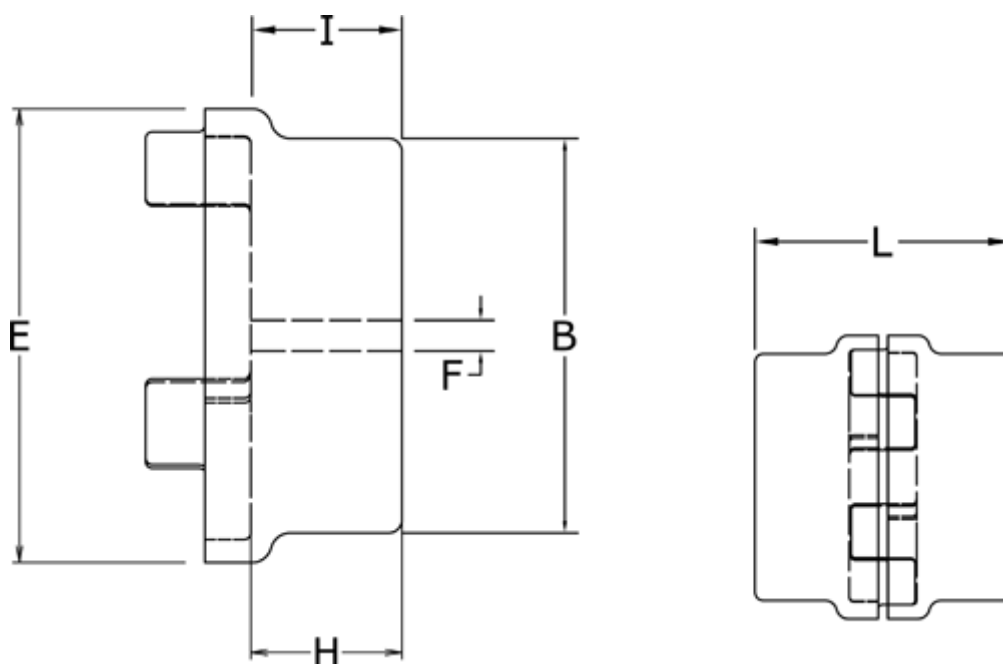

# Data Sheet

Article number: 3304090BGG

Description: Coupling hub 90/100B  
GG Cast iron, Predrilled

## Measures

B	= 180
E	= 200
F	= -
H	= 100
I	= 81
L	= 245
Max. bore mm	= 100